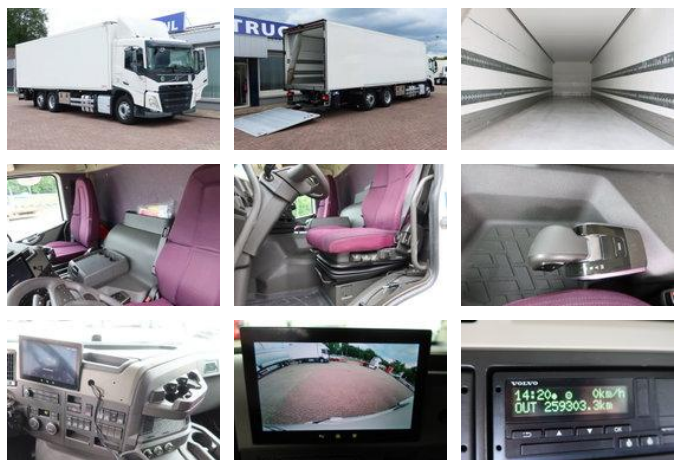

Volvo FM 380 6x2 Geisoleerde bakwagen +Klep 2.000 kg met rolstops

General characteristics

Brand	Volvo
Model	FM 380
Subcategory	Box
License plate	402381
Meter reading	259.000km
Year of construction	2023
Colour	Wit
Condition	Used
Emission class	Euro 6
Reference	402381

Properties

Single weight	10.570kg
Load capacity	15.450kg
GVW	26.000kg
Cabin	Nee

Volvo FM 380 6x2 Geisoleerde bakwagen +Klep 2.000 kg met rolstops

Technical specifications

Number of axes	3
Axis configuration	6x2
Transmission	Automatic
Assets	380hp