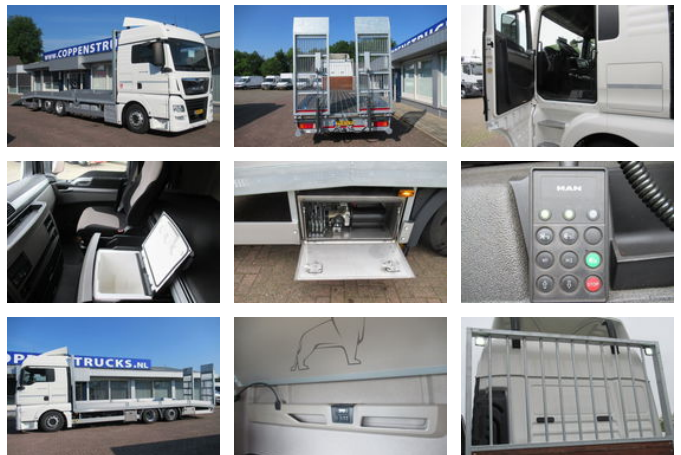

MAN TGX 26.460 XLX Interarder Euro 6

General features

Brand	MAN
Model	TGX 26.460
Subcategory	Car transporter
Licence plate	99-BTG-6
Odometer reading	699.000km
Construction year	2019
Color	White
Condition	Used
Fuel	Diesel
Emission class	Euro 6
Reference	99-BTG-6

Characteristics

Empty weight	9.257kg
Load capacity	16.433kg
GWV	26.000kg
Cabin	Sleeper cabin

MAN TGX 26.460 XLX Interarder Euro 6

Technical specifications

Transmission	Automatic
--------------	-----------