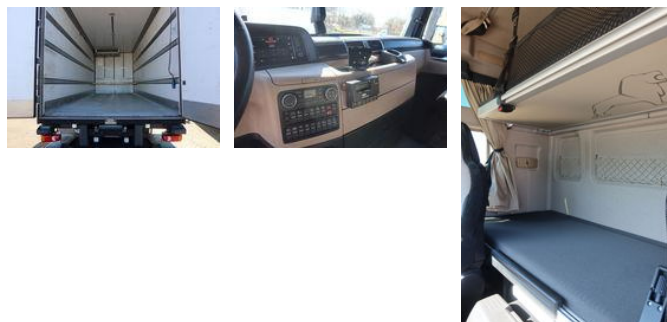

## MAN TGX 26.400 Koel/Vries+Klep Flower truck Carrier Supra 850 U

### General features

Brand	MAN
Model	TGX 26.400
Subcategory	Mega-volume
Odometer reading	695.000km
Construction year	2019
Color	White
Condition	Used
Fuel	Diesel
Emission class	Euro 6
Reference	7383710

## Description

New Tacho Full airsuspension Lift axle Trailer FRAPPA Year 10-2012 Dimmensions LxWxH 689x251x268 Dhollandia 1500 kg