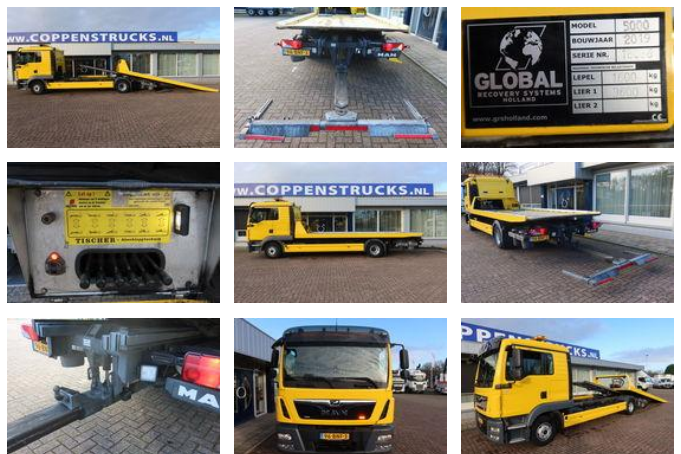

MAN TGL 12.220 Takel-Bergingswagen 6 Persoons cabine

General features

Brand	MAN
Model	TGL 12.220
Subcategory	Loading ramp
Licence plate	96-BNF-3
Odometer reading	238.000km
Construction year	2019
Color	Yellow
Condition	Used
Fuel	Diesel
Emission class	Euro 6
Reference	96-BNF-3

Characteristics

Empty weight	7.460kg
Load capacity	4.530kg
GWV	11.990kg
Cabin	No

MAN TGL 12.220 Takel-Bergingswagen 6 Persoons cabine

Technical specifications

Number of axes	2
Axis configuration	4x2
Transmission	Automatic
Engine output	220hp