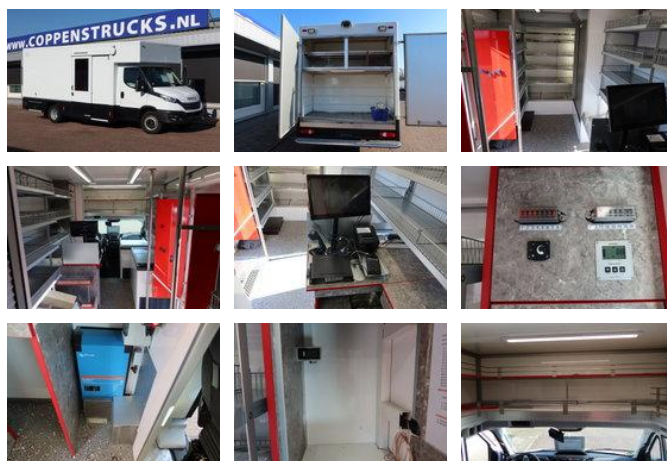

Iveco Daily 70 70 C 18 Luchtering 3.0 L motor Tijhof opbouw

General characteristics

Brand	Iveco
Model	Daily 70
Subcategory	Promotional truck
Meter reading	43.000km
Year of construction	2023
Colour	Wit
Condition	Used
Fuel	Diesel
Emission class	Euro 6
Reference	538600

Properties

Single weight	2.325kg
Load capacity	1.175kg
GVW	3.500kg
Width	210cm
Cylinder capacity	2.998cc

Iveco Daily 70 70 C 18 Luchtering 3.0 L motor Tijhof opbouw

Technical specifications

Number of axes	2
Transmission	Automatic
Assets	132kw

Accessories

- Airbags
- Tinted glass
- Partition wall with window
- Suspension seat
- Radio
- Towbar
- Tachograph
- Beifahrerbank
- Immobiliser
- Outside temperature display
- Power steering
- Anti-lock braking system
- Central locking
- Electrically operated windows
- Climate control
- ASR
- Electrically adjustable exterior mirrors