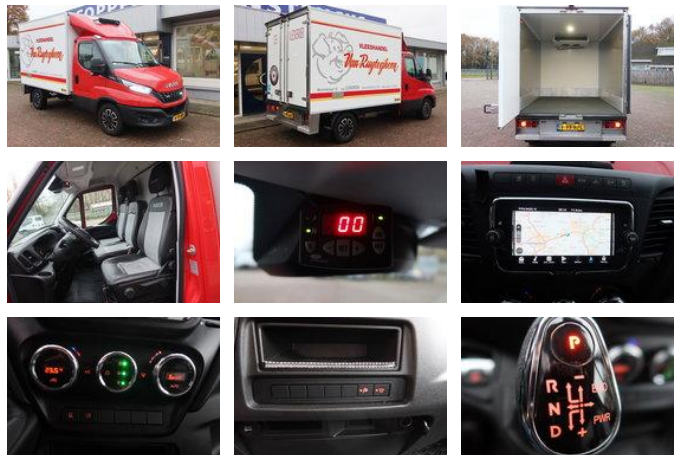

Iveco 35S 180 35 S 180 Hi-Matic

General features

Brand	Iveco
Subcategory	Refrigerated closed box
Odometer reading	75.000km
Construction year	2020
Color	White
Condition	Used
Fuel	Diesel
Emission class	Euro 6
Reference	V-99-NPL

Characteristics

Empty weight	2.604kg
Load capacity	896kg
GVW	3.500kg

Iveco 35S 180 35 S 180 Hi-Matic

Technical specifications

Transmission	Automatic
Engine output	180hp

Description

3.0 L Engine LM Rims New Tires

Accessories

- Tinted glass
- Airbag
- LED lighting cargo area
- Front center armrest
- Suspension seat
- Two rear doors can be rotated 270°
- Flashing lights
- 3 Seats
- Roof and side spoiler
- Blind spot camera
- Radio/USB/Aux
- Beifahrerbank
- Immobiliser
- Outside temperature display
- Cruise control
- Anti-lock braking system
- Reversing camera
- Air conditioning
- Central locking
- Electrically operated windows
- Navigation system
- Climate control
- Alarmsystem
- ASR
- Electrically adjustable exterior mirrors