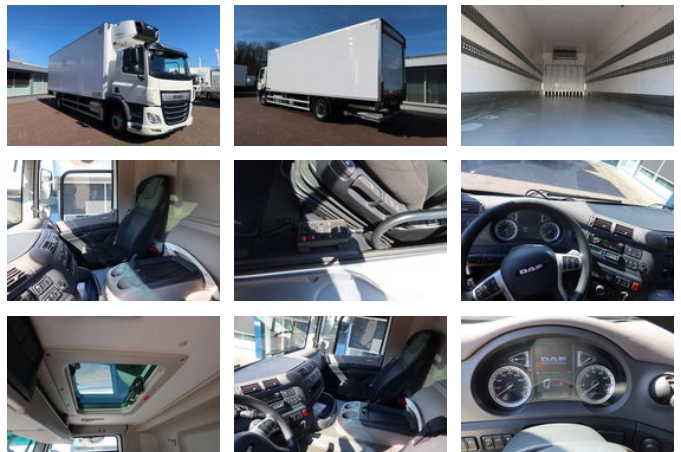

DAF CF 320 M3EN3

General features

Brand	DAF
Model	CF 320
Subcategory	Refrigerated
Licence plate	bd-556-j
Odometer reading	353.300km
Construction year	2020
Date of first registration	25-02-2020
Color	White
Condition	Used
Fuel	Diesel
Emission class	Euro 6
Reference	bd-556-j

Characteristics

Empty weight	10.511kg
Load capacity	8.489kg
GVW	19.000kg
Length	1.037cm
Width	260cm
Door count	2
Cylinder contents	6.700cc

DAF CF 320 M3EN3

Technical specifications

Number of axes	2
Axis configuration	4x2
Transmission	Automatic
Engine output	239hp

Description

Carrier Sielence Supra 1150 Dhollandia Tai lift 2.000 kg Lamberet Box Slidding door back Smart tacho 2 Driving through hight 231 cm Alumium floor Hours engine 900 electric, 2000 diesel

Accessories